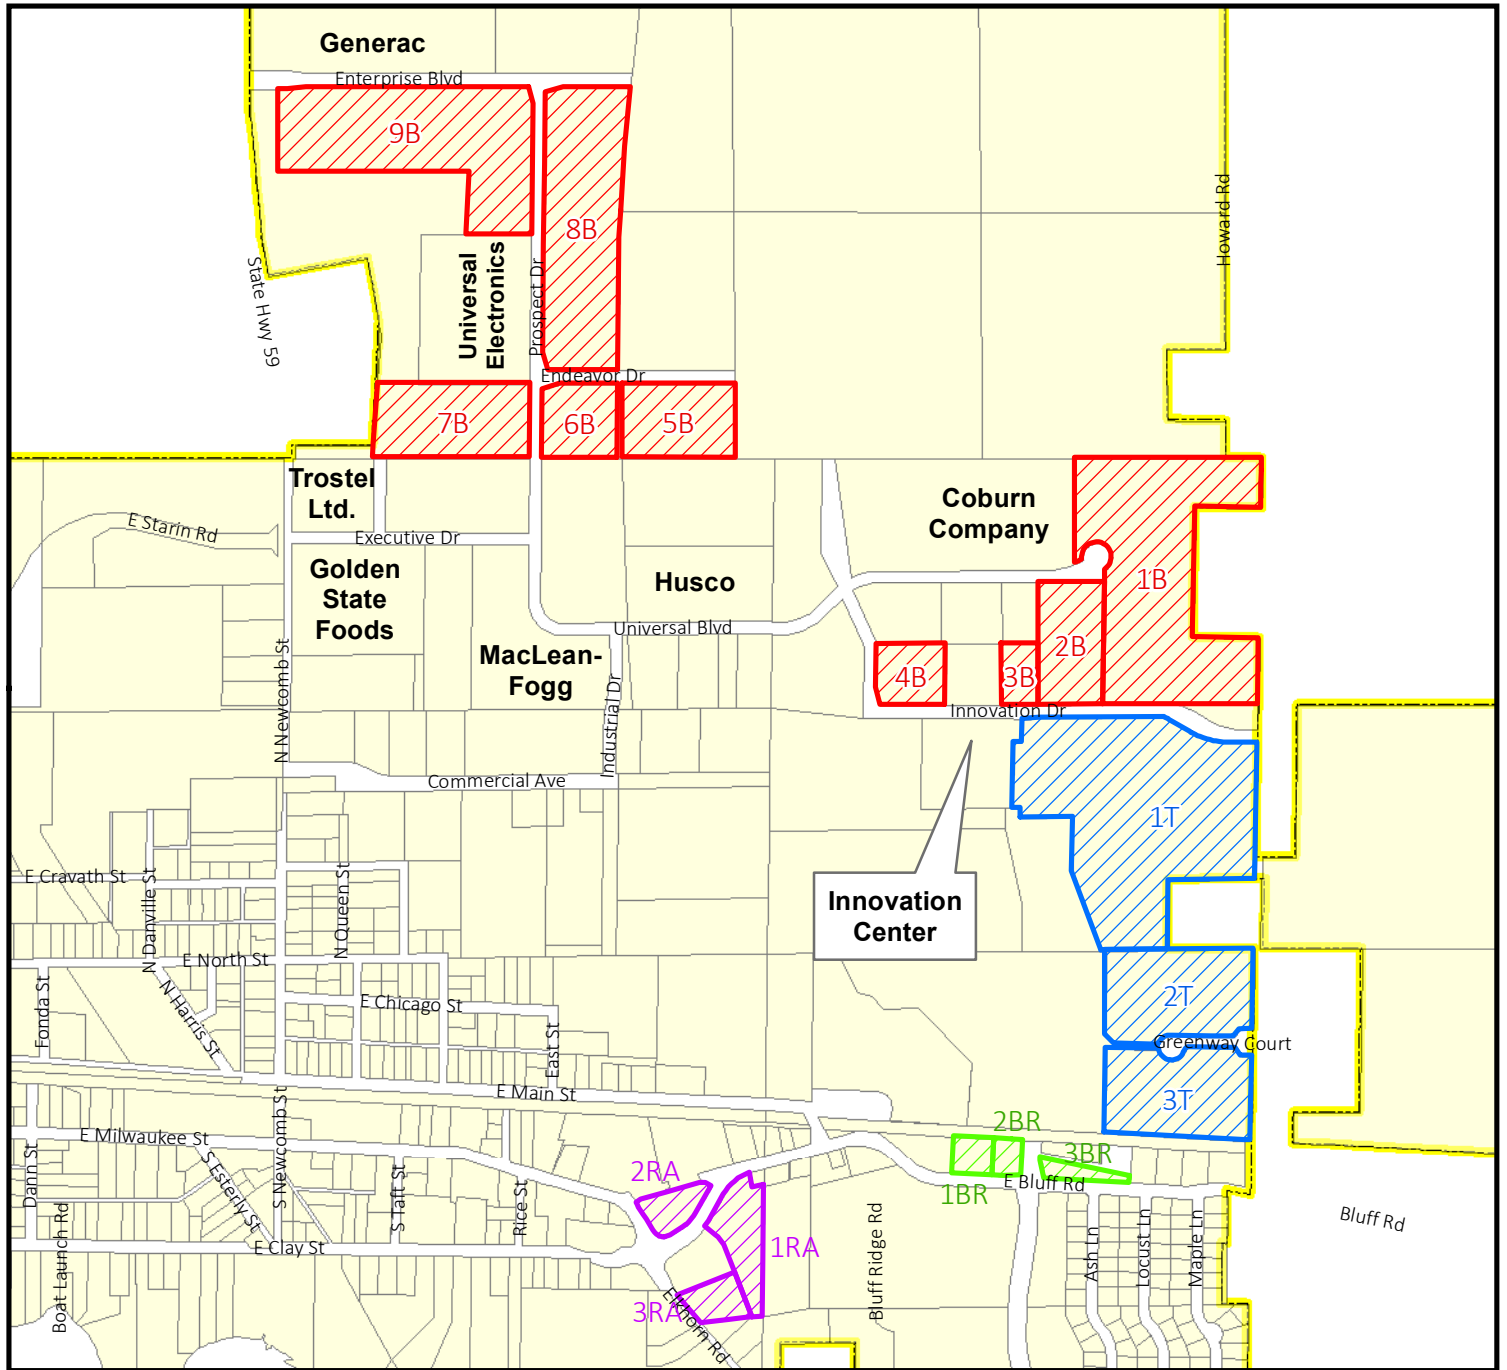

SHOVEL READY BUSINESS & TECH PARK

	Business Park Parcels For Sale	1B - 21.6± Acres	1T - 26.2± Acres
	Roundabout Parcels For Sale	2B - 5.4± Acres	2T - 8.8± Acres
	Tech Park Parcels For Sale	3B - 1.5± Acres	3T - 8.4± Acres
	Bluff Road Parcels For Sale	4B - 2.8± Acres	1BR - 1.0± Acres
	City Boundary	5B - 5.6± Acres	2BR - 0.7± Acres
		6B - 3.7± Acres	3BR - 0.8± Acres
		7B - 7.7± Acres	1RA - 3.1± Acres
		8B - 14.9± Acres	2RA - 1.5± Acres
		9B - 17.1± Acres	3RA - 1.5± Acres